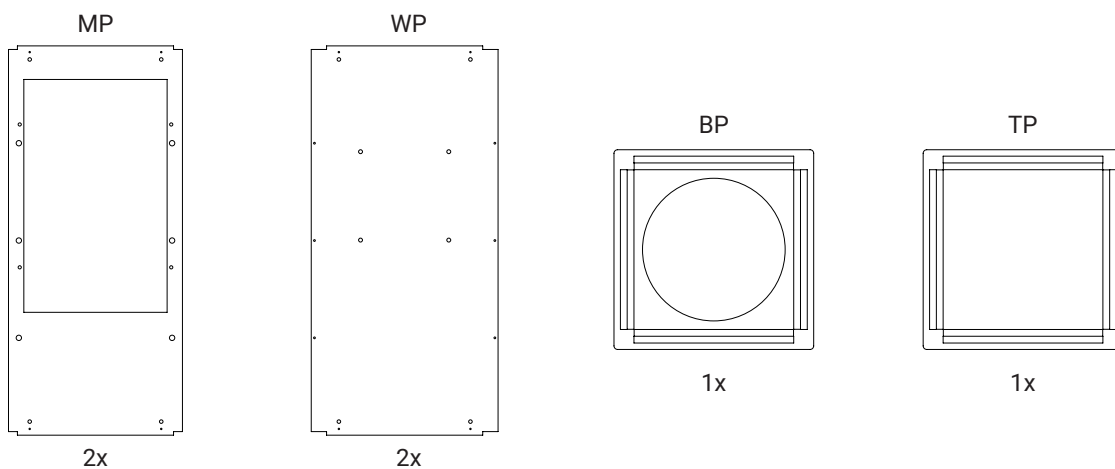

Required tools