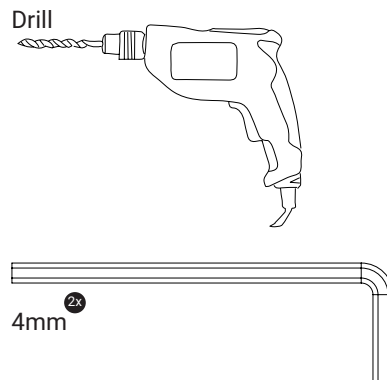

Required tools